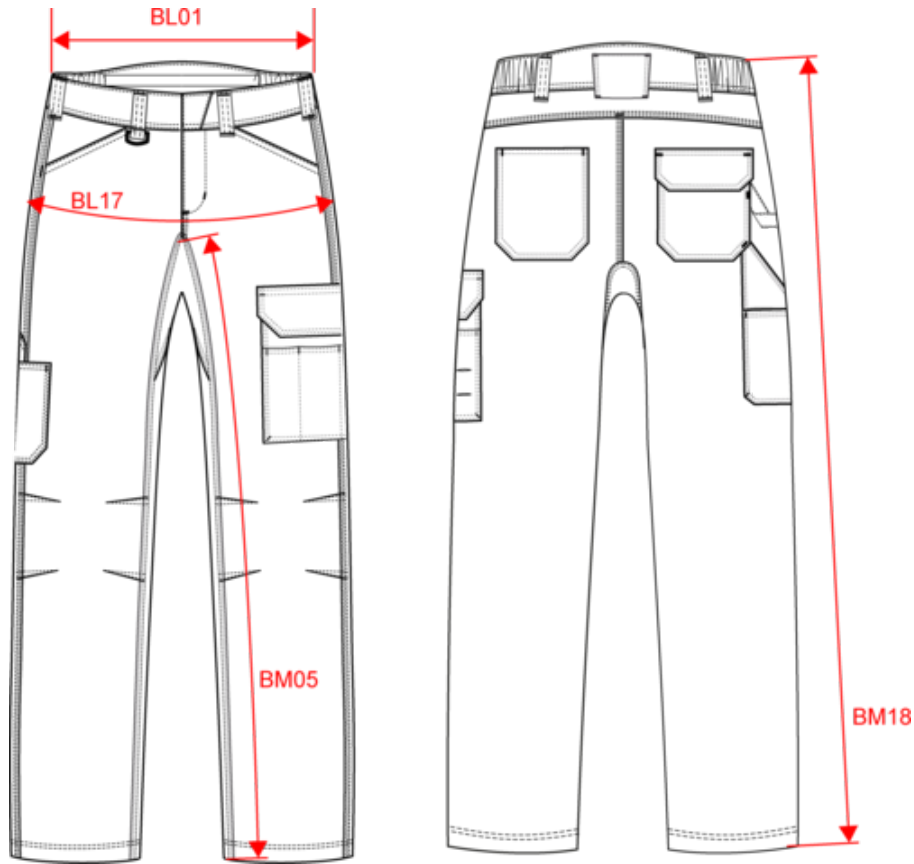

### Dimensions (cm)

Measurements in cm	36	38	40	42	44	46	48	50	52	54
BL01 - 1/2 waist width (buttoned up and front band over back band)	34.00	36.00	38.00	40.00	42.00	44.50	47.00	49.50	52.00	54.50
BL17 - 1/2 hip width (measured parallel to waistband)	47.00	49.00	51.00	53.00	55.00	57.00	59.00	61.00	63.00	65.00
BM05 - Inseam length	85.00	85.00	85.00	85.00	85.00	85.00	85.00	85.00	85.00	85.00
BM17 - Side length (waistband excluded)	105.50	106.00	106.50	107.00	107.50	108.00	108.50	109.00	109.50	110.00